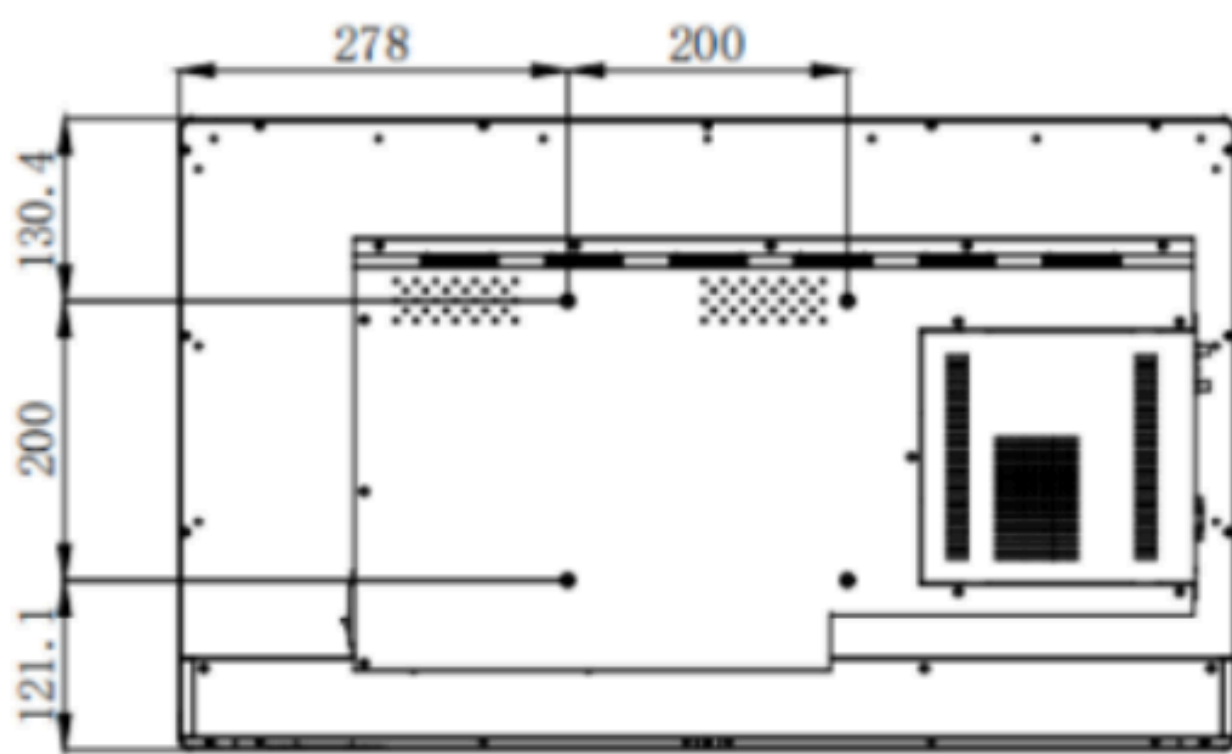

TOUCH

Touch Type	Infrared Touch Frame
Touch Points	20
Responsive Time	15 ms

ENERGIA

Power Input	AC 100-240V~50/60Hz
Max power consumption	70 w

SMART TOUCH

4. DISEÑO

SMART TOUCH

MONITOR DE PUBLICIDAD

SMART TOUCH

3. ESPECIFICACIONES

GENERAL

Screen Size	55"(inch)
Screen Type	LCD A Grade
Backlight Type	E-LED
Resolution	1920x1080/3840x2160
Aspect Ratio	16:9
Displaty Area	1209.6(H)×680.4(V)mm
Brightness (cd/m ²)	550 cd/m ²
Touch Points	20 (solo para modelos touch)
RAM Options	4G/8G/16G opciones
ROM Options	128/256/500
CPU	Intel(R) Core(TM) I5-6300U CPU @2.40GHz 2.50GHz
Refresh Frequency	60 Hz
Toda la vida	≥50000 horas