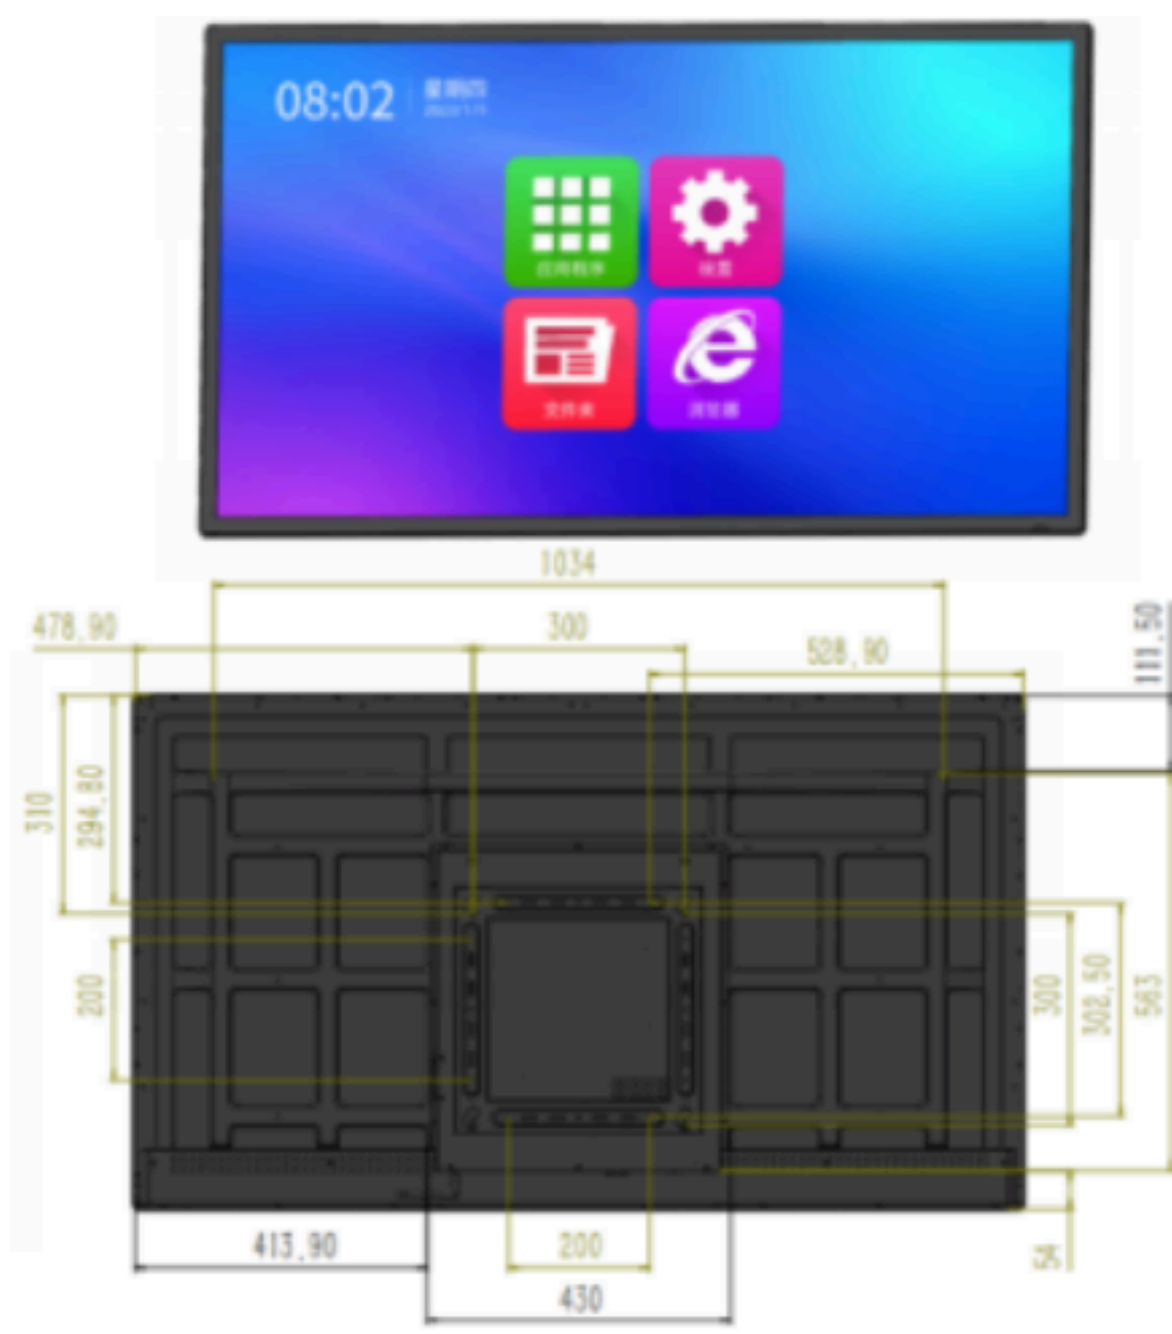

3. ESPECIFICACIONES

CONEXIONES

Media Format	wmv, avi, flv, rm, rmvb, mpeg, ts, mp4
Interface	WIFI, DC, USB, LAN, AUDIO, TF
Puertos	Power, Mic, Audio, LAN, VGA, HDMI, USB3.0*2, USB 2.0*4, Recover, WIFI, Touch

TOUCH

Touch Type	Infrared Touch Frame
Touch Points	20
Responsive Time	15 ms

ENERGIA

Power Input	AC 100-240V~50/60Hz
Max power consumption	70 w

SMART TOUCH

4. DISEÑO

SMART TOUCH

@smartouch_latam